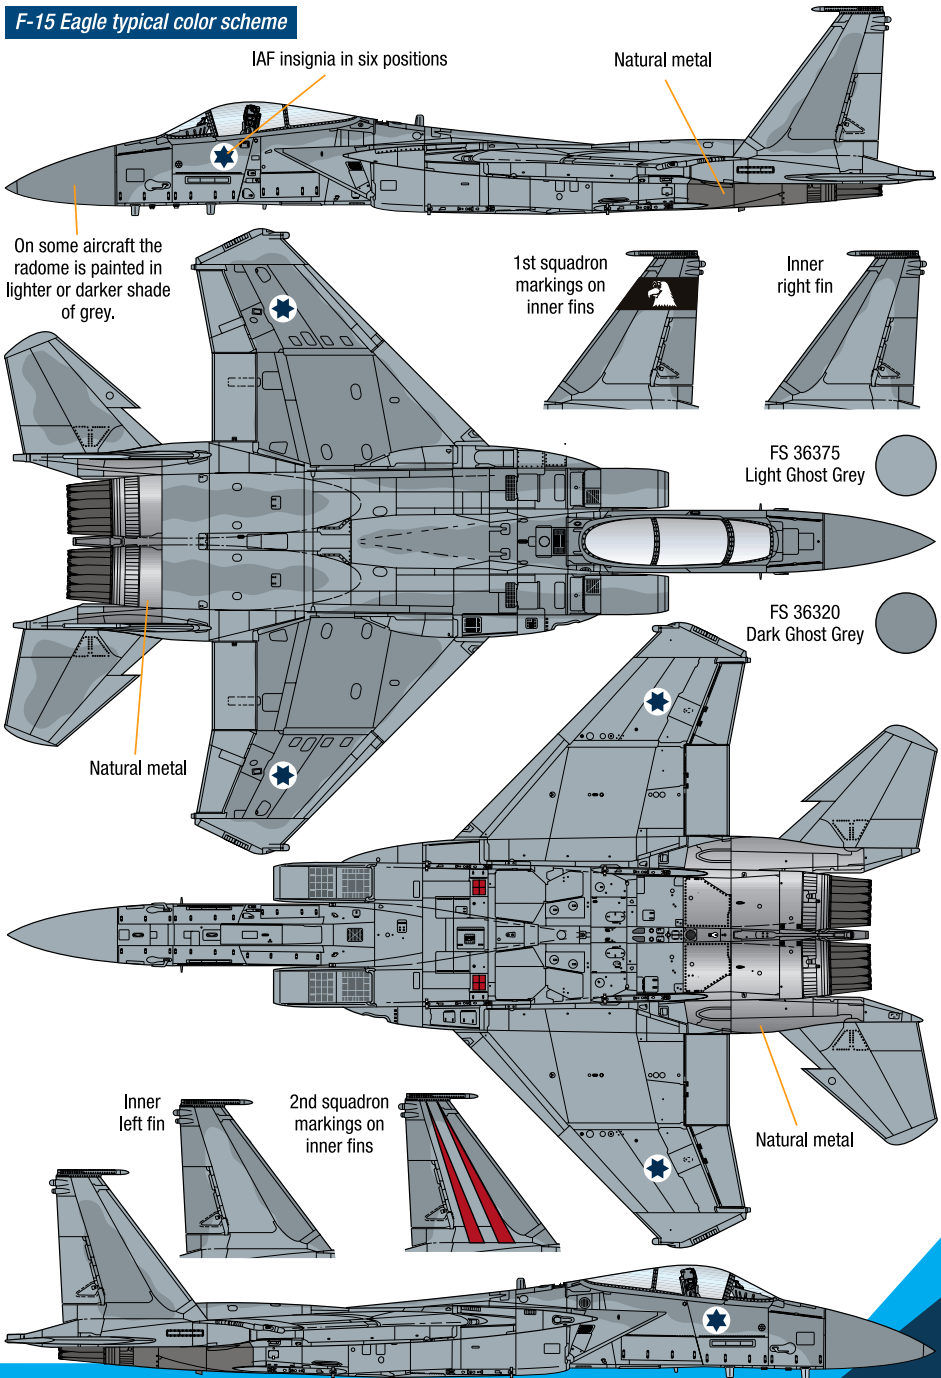

F-15C #525 'Hawk'

Photo: Shay Finkelman

F-15D #970 'Ayelet HaShahar'

Photo: Shay Finkelman

As for 2024, all nose and fin numbers have been replaced with Type A and Type C, respectively.

F-15D #455 'Draft Wind'

Photo: Shay Finkelman

F-15D #706 'Northern Star'

F-15D #701 'Fire Fox'

Photo: Shay Finkelman

F-15C #848 'Falcon', 2022

F-15D #714 'Iron Eagle'

Photo: Shay Finkelman

As for 2024, all nose and fin numbers have been replaced with Type A and Type C, respectively.

Photo: Shay Finkelman

Photo: Shay Finkelman

F-15 Eagle typical color scheme

Port side

Inner left fin

Starboard side

Centerline pylon & drop fuel tank

Right CFT Side view