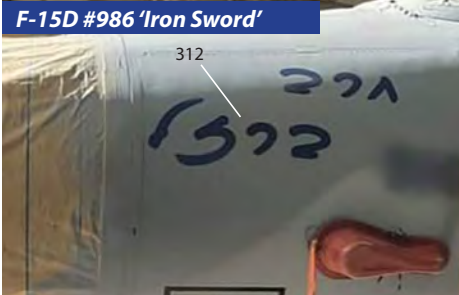

F-15D #982 'Storm & Gale', 2022

133 Squadron

Photo: Shay Finkelman

Photo: Shay Finkelman

Photo: Shay Finkelman

Photo: Shay Finkelman

F-15D #122 'Arrowhead'

F-15D #280 'Explosive Hand'

F-15D #455 'Draft Wind'

F-15D #986 'Iron Sword'

F-15A #692 'Galaxy'

F-15D #980 'Tip of the Spear'

F-15B #404 'Arrow from a Bow'

F-15D #714 'Iron Eagle'

IAF Test Unit

Photo: Shay Finkelman