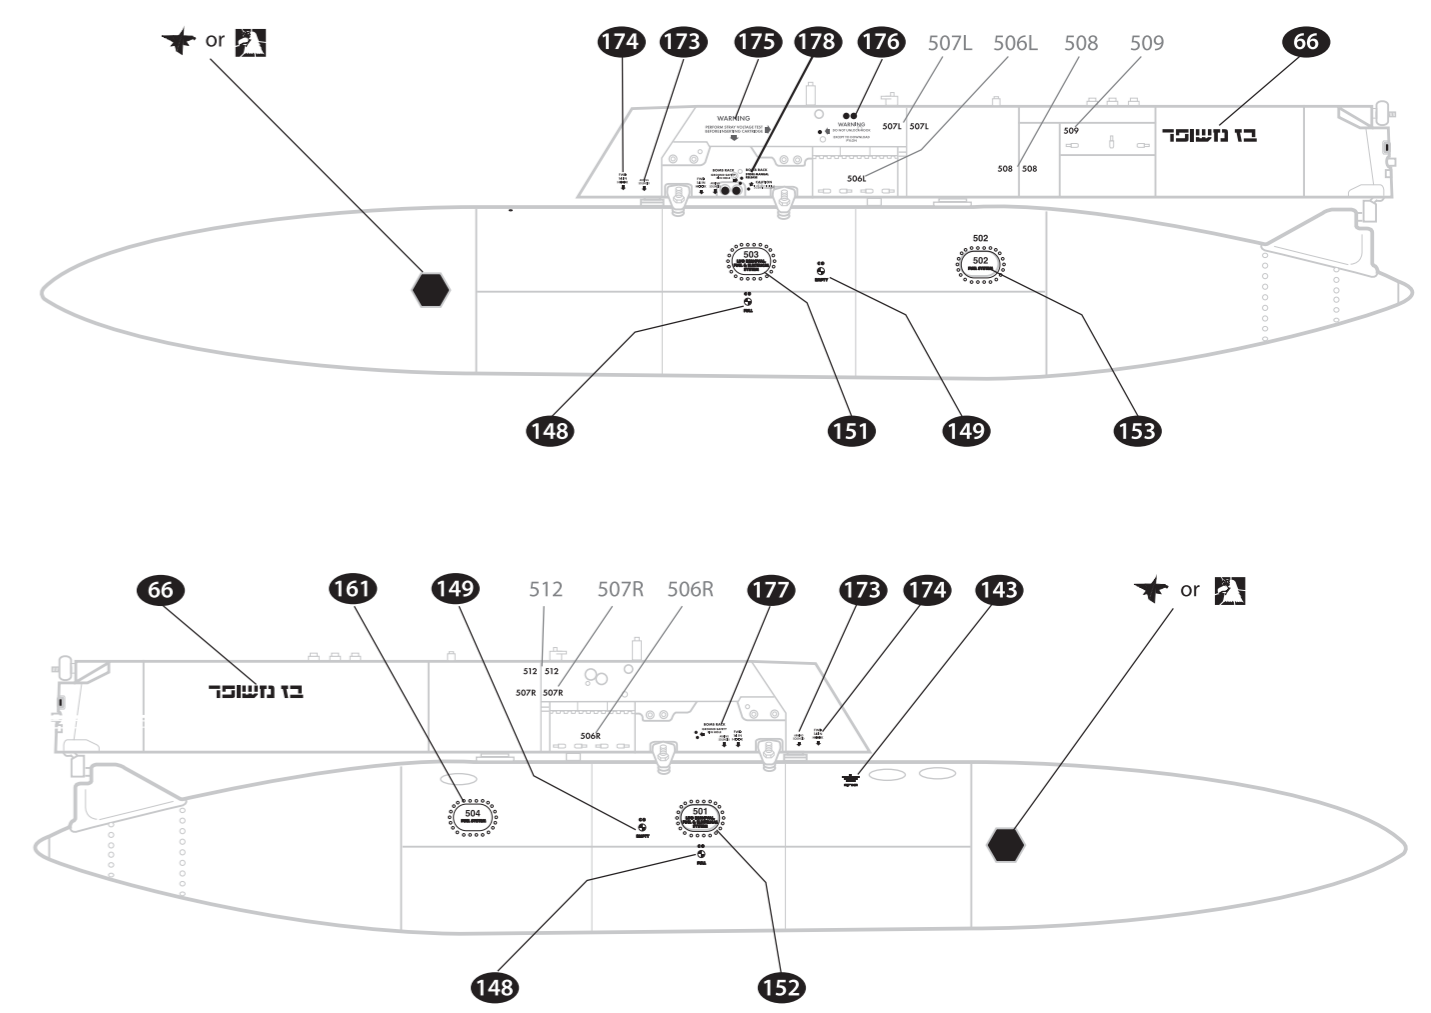

Photo: Shay Finkelman

Photo: Shay Finkelman

F-15 Eagle typical color scheme

Port side

Inner left fin

Starboard side

Centerline pylon & drop fuel tank

Right CFT Side view