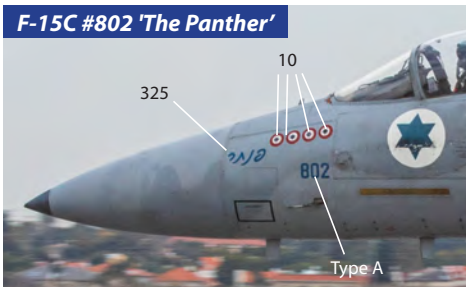

F-15D #982 'Storm & Gale', 2022

133 Squadron

Photo: Shay Finkelman

Photo: Shay Finkelman

Photo: Shay Finkelman

Photo: Shay Finkelman

F-15D #122 'Arrowhead'

F-15D #280 'Explosive Hand'

F-15D #455 'Draft Wind'

F-15D #986 'Iron Sword'

F-15A #692 'Galaxy'

F-15D #980 'Tip of the Spear'

F-15B #404 'Arrow from a Bow'

F-15D #714 'Iron Eagle'

IAF Test Unit

Photo: Shay Finkelman