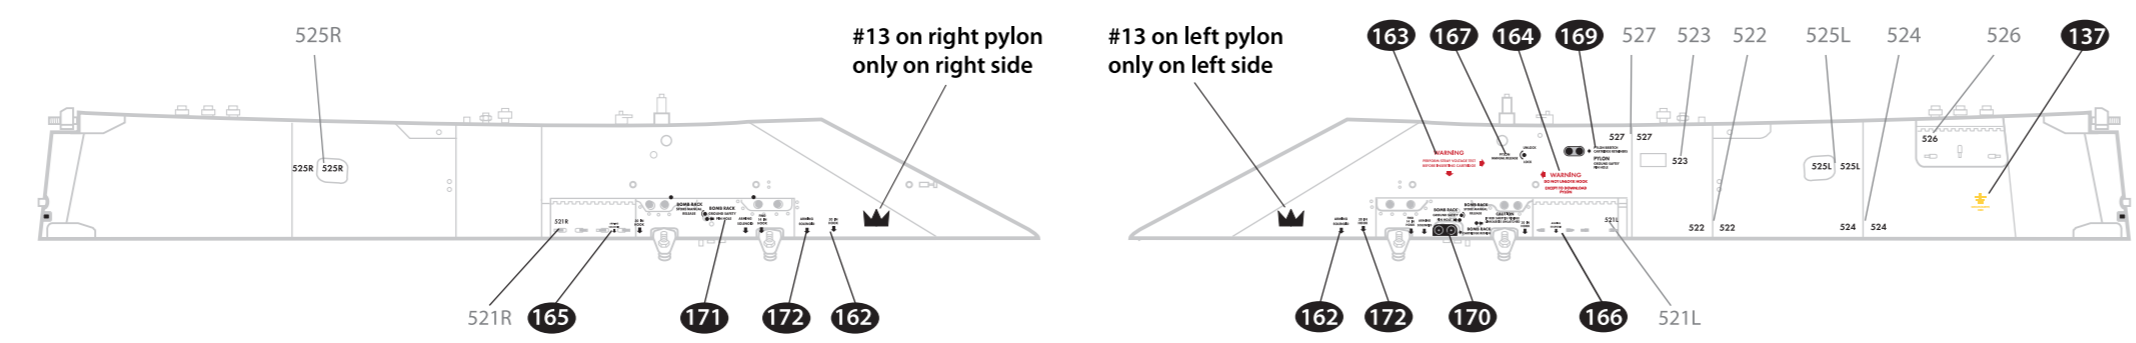

Wing pylons