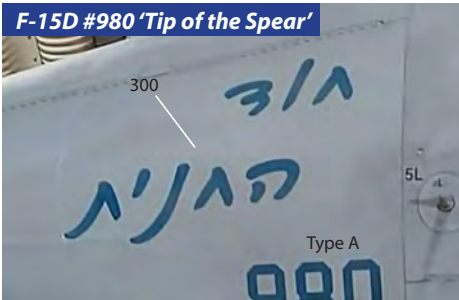

F-15D #455 'Draft Wind'

F-15D #986 'Iron Sword'

F-15A #692 'Galaxy'

F-15D #980 'Tip of the Spear'

F-15B #404 'Arrow from a Bow'

F-15D #714 'Iron Eagle'

IAF Test Unit

Photo: Shay Finkelman

F-15C #525 'Hawk'

Photo: Shay Finkelman

F-15D #970 'Ayelet HaShahar'

Photo: Shay Finkelman

As for 2024, all nose and fin numbers have been replaced with Type A and Type C, respectively.

F-15D #455 'Draft Wind'