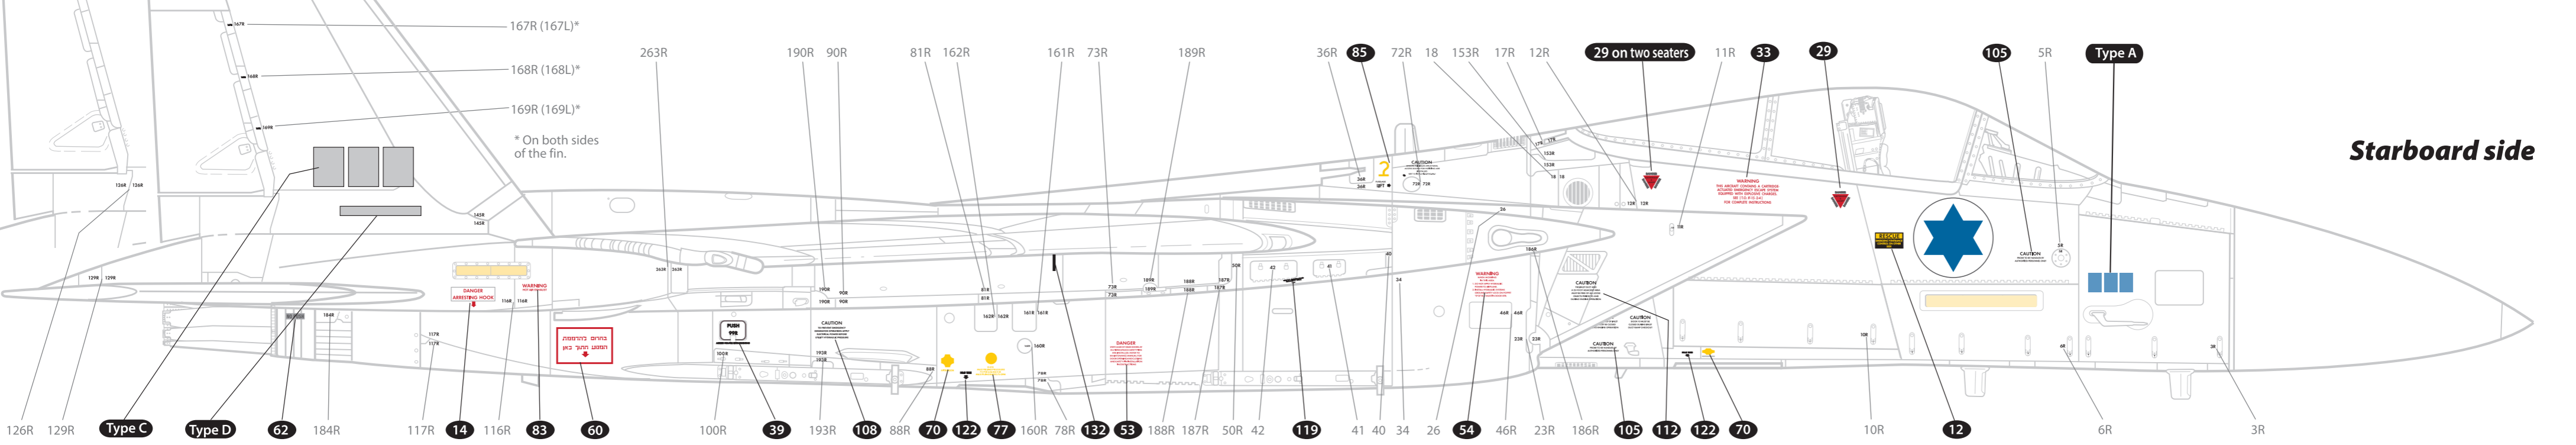

Photo: Shay Finkelman

Photo: Shay Finkelman

F-15 Eagle typical color scheme

Port side

Inner left fin

Starboard side

Centerline pylon & drop fuel tank

Right CFT Side view