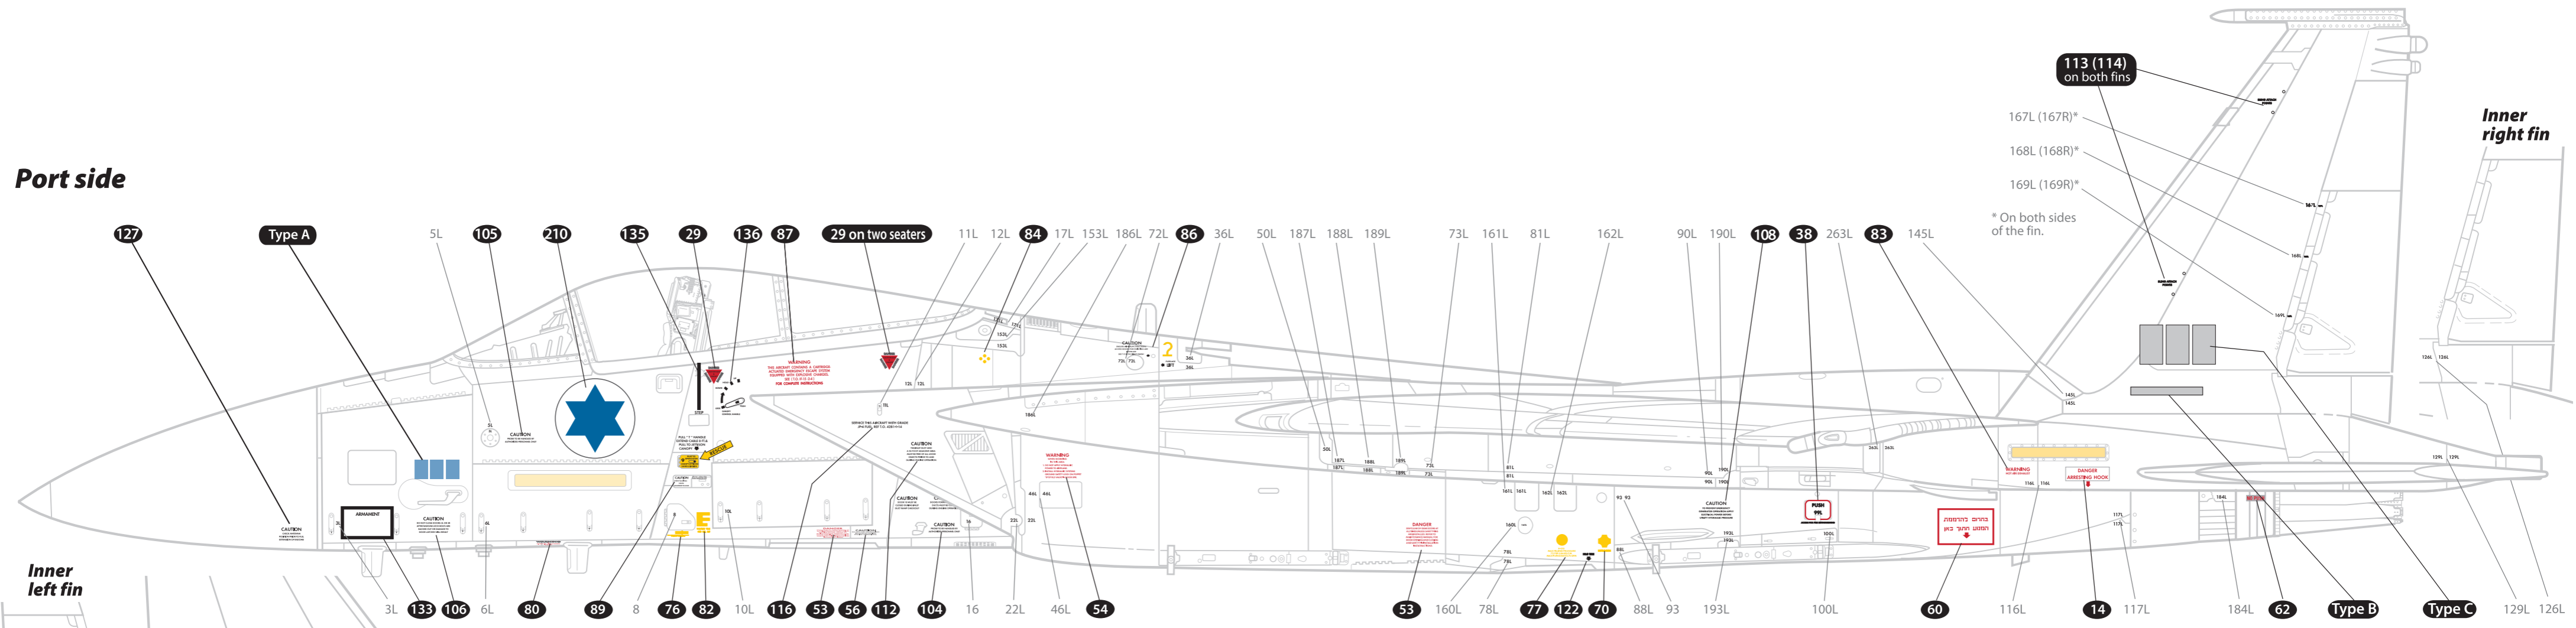

Photo: Shay Finkelman

Photo: Shay Finkelman

F-15 Eagle typical color scheme

Port side

Inner left fin

Starboard side

Centerline pylon & drop fuel tank

Right CFT Side view