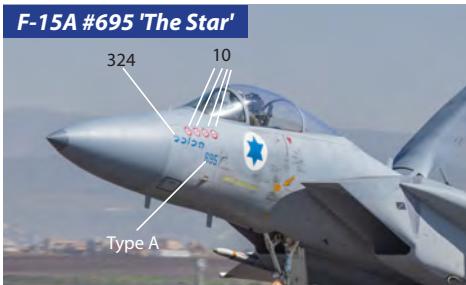

F-15D #982 'Storm & Gale', 2022

133 Squadron

Photo: Shay Finkelman

Photo: Shay Finkelman

Photo: Shay Finkelman

Photo: Shay Finkelman

F-15D #122 'Arrowhead'

F-15D #280 'Explosive Hand'

F-15D #455 'Draft Wind'

F-15D #986 'Iron Sword'

F-15A #692 'Galaxy'

F-15D #980 'Tip of the Spear'

F-15B #404 'Arrow from a Bow'

F-15D #714 'Iron Eagle'

IAF Test Unit

Photo: Shay Finkelman