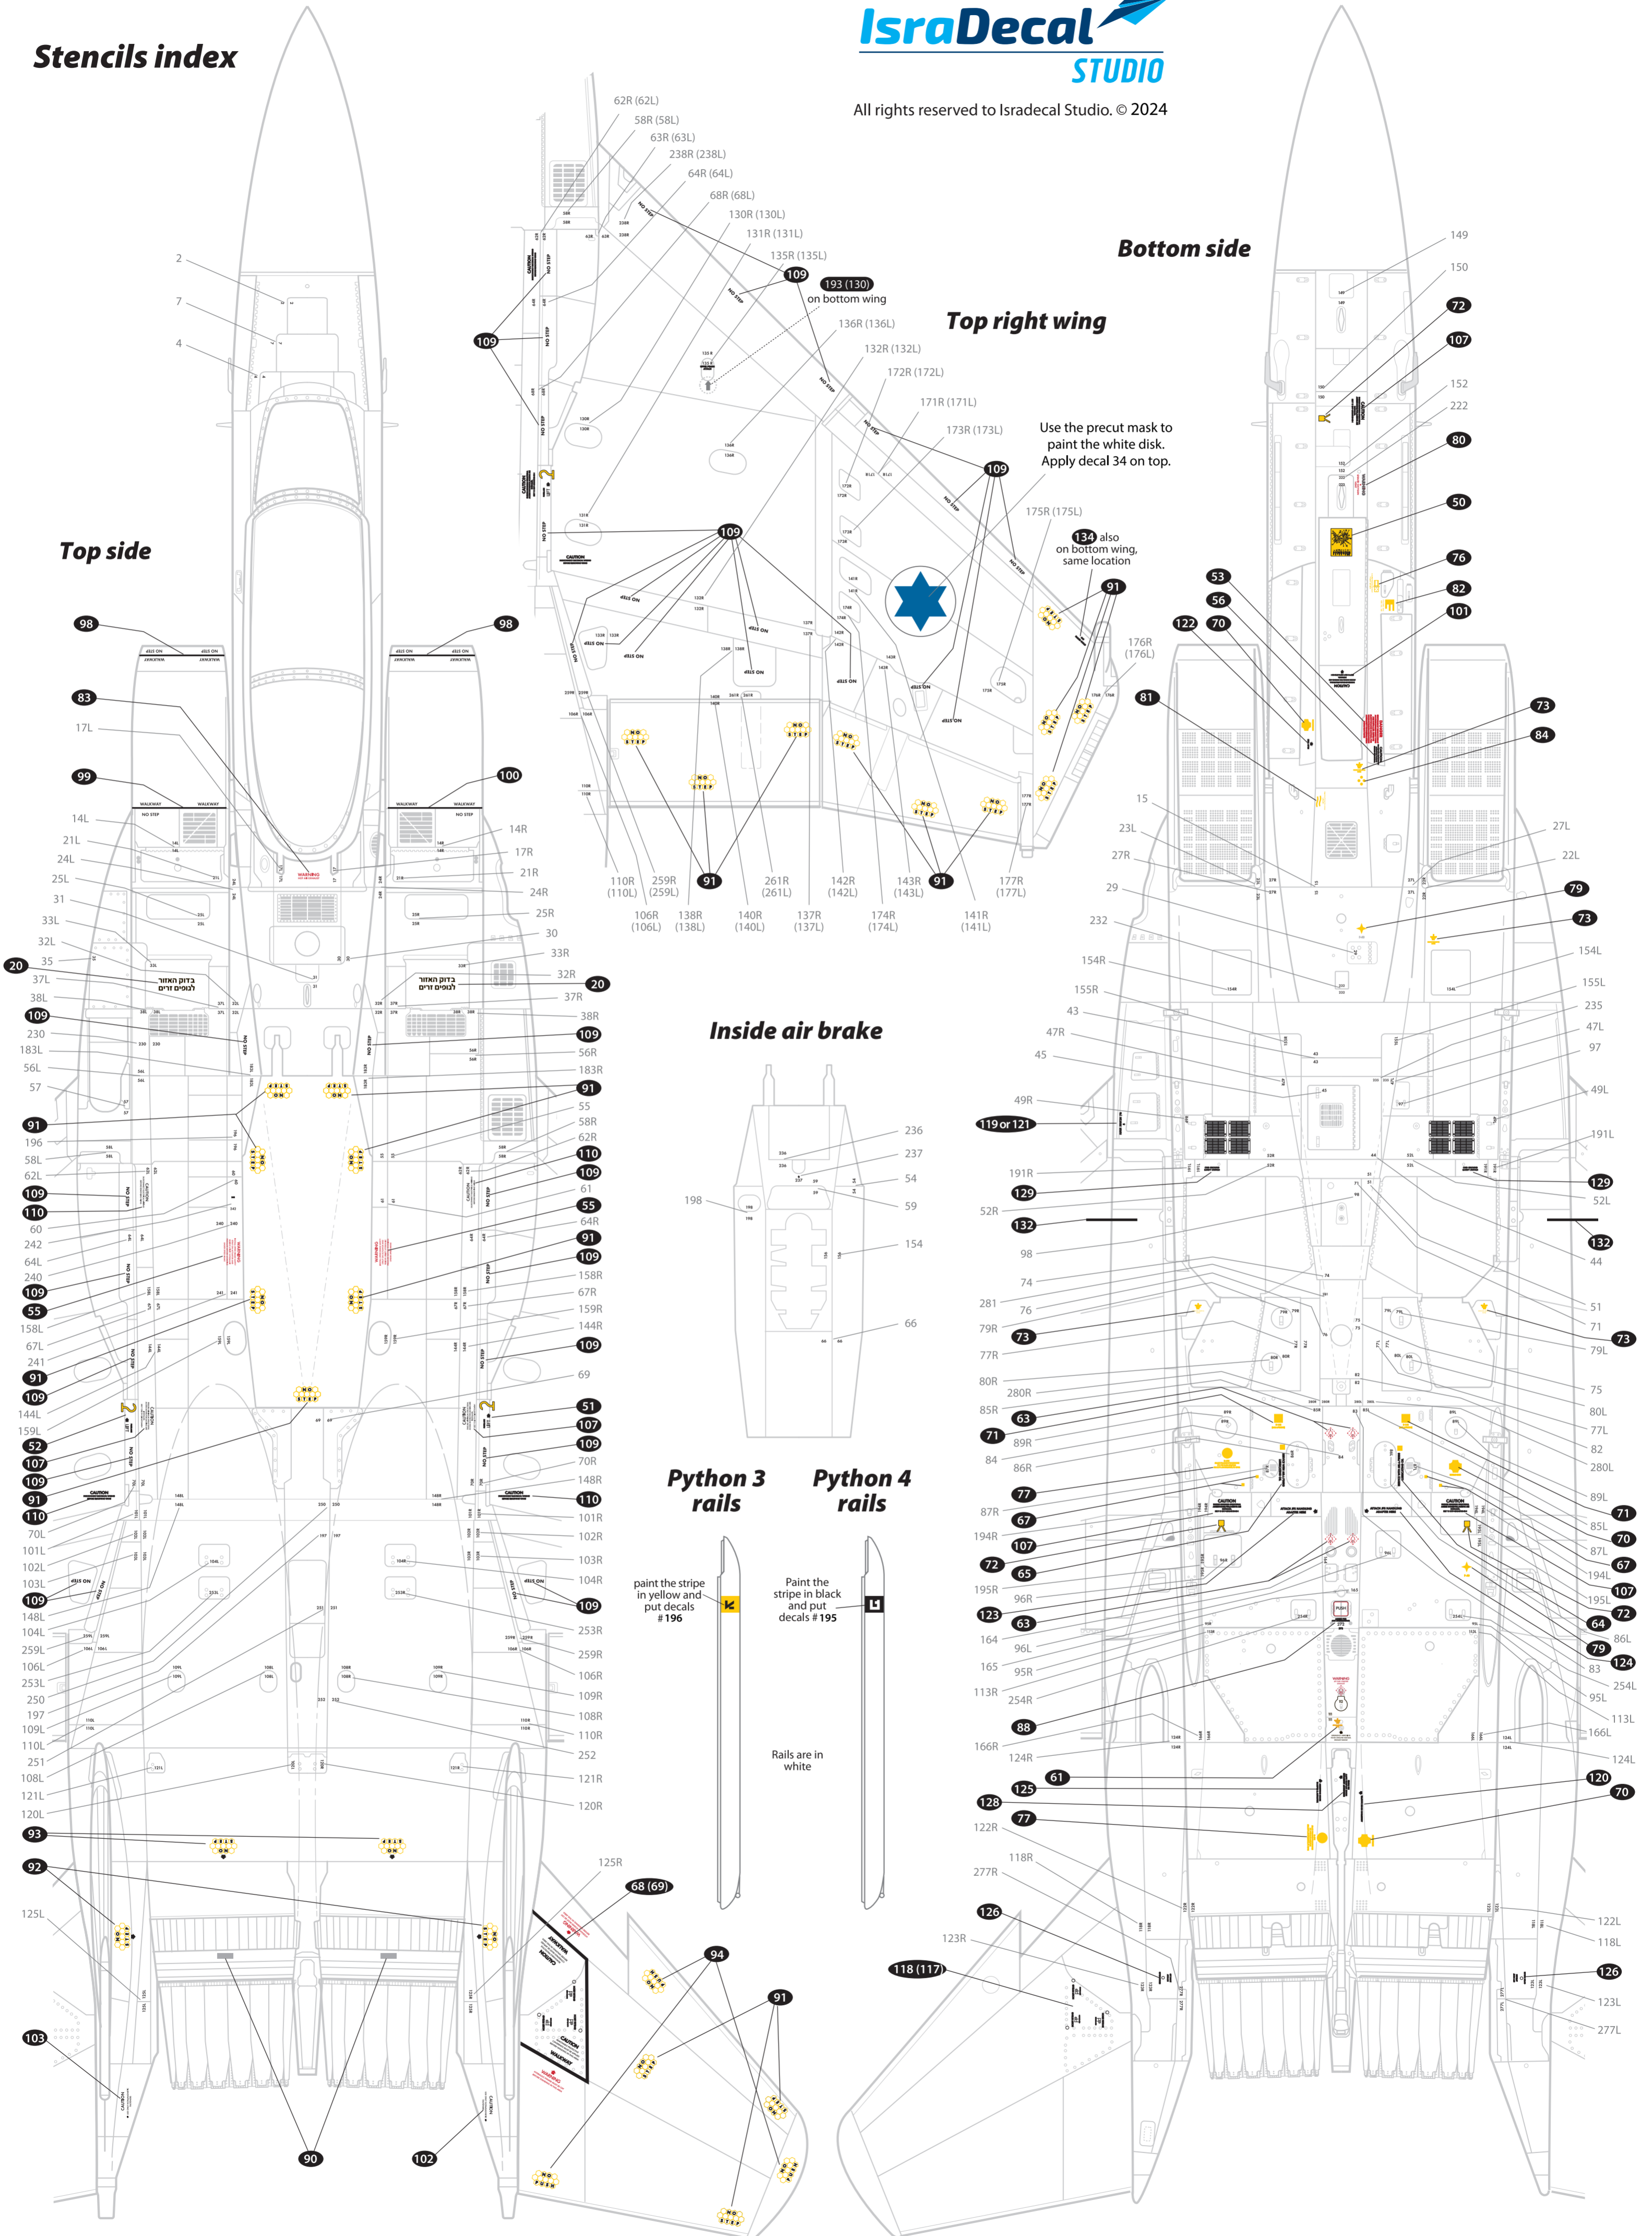

Stencils index

All rights reserved to IsraDecal Studio. © 2024

Top side

Bottom side

Top right wing

Inside air brake

Python 3 rails

Python 4 rails

Paint the stripe in yellow and put decals #196

Paint the stripe in black and put decals #195

Rails are in white

Use the precut mask to paint the white disk. Apply decal 34 on top.

134 also on bottom wing, same location