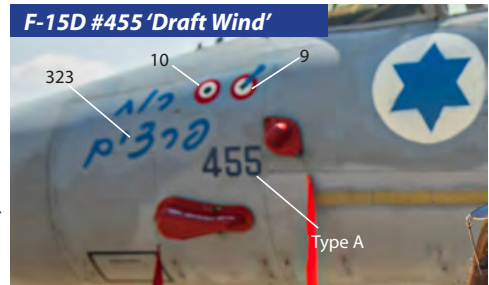

F-15D #455 'Draft Wind'

F-15D #986 'Iron Sword'

F-15A #692 'Galaxy'

F-15D #980 'Tip of the Spear'

F-15B #404 'Arrow from a Bow'

F-15D #714 'Iron Eagle'

IAF Test Unit

Photo: Shay Finkelman

F-15C #525 'Hawk'

Photo: Shay Finkelman

F-15D #970 'Ayelet HaShahar'

Photo: Shay Finkelman

As for 2024, all nose and fin numbers have been replaced with Type A and Type C, respectively.

F-15D #455 'Draft Wind'

Photo: Shay Finkelman

F-15D #706 'Northern Star'

F-15D #701 'Fire Fox'

Photo: Shay Finkelman

F-15C #848 'Falcon', 2022

F-15D #714 'Iron Eagle'

Photo: Shay Finkelman

As for 2024, all nose and fin numbers have been replaced with Type A and Type C, respectively.