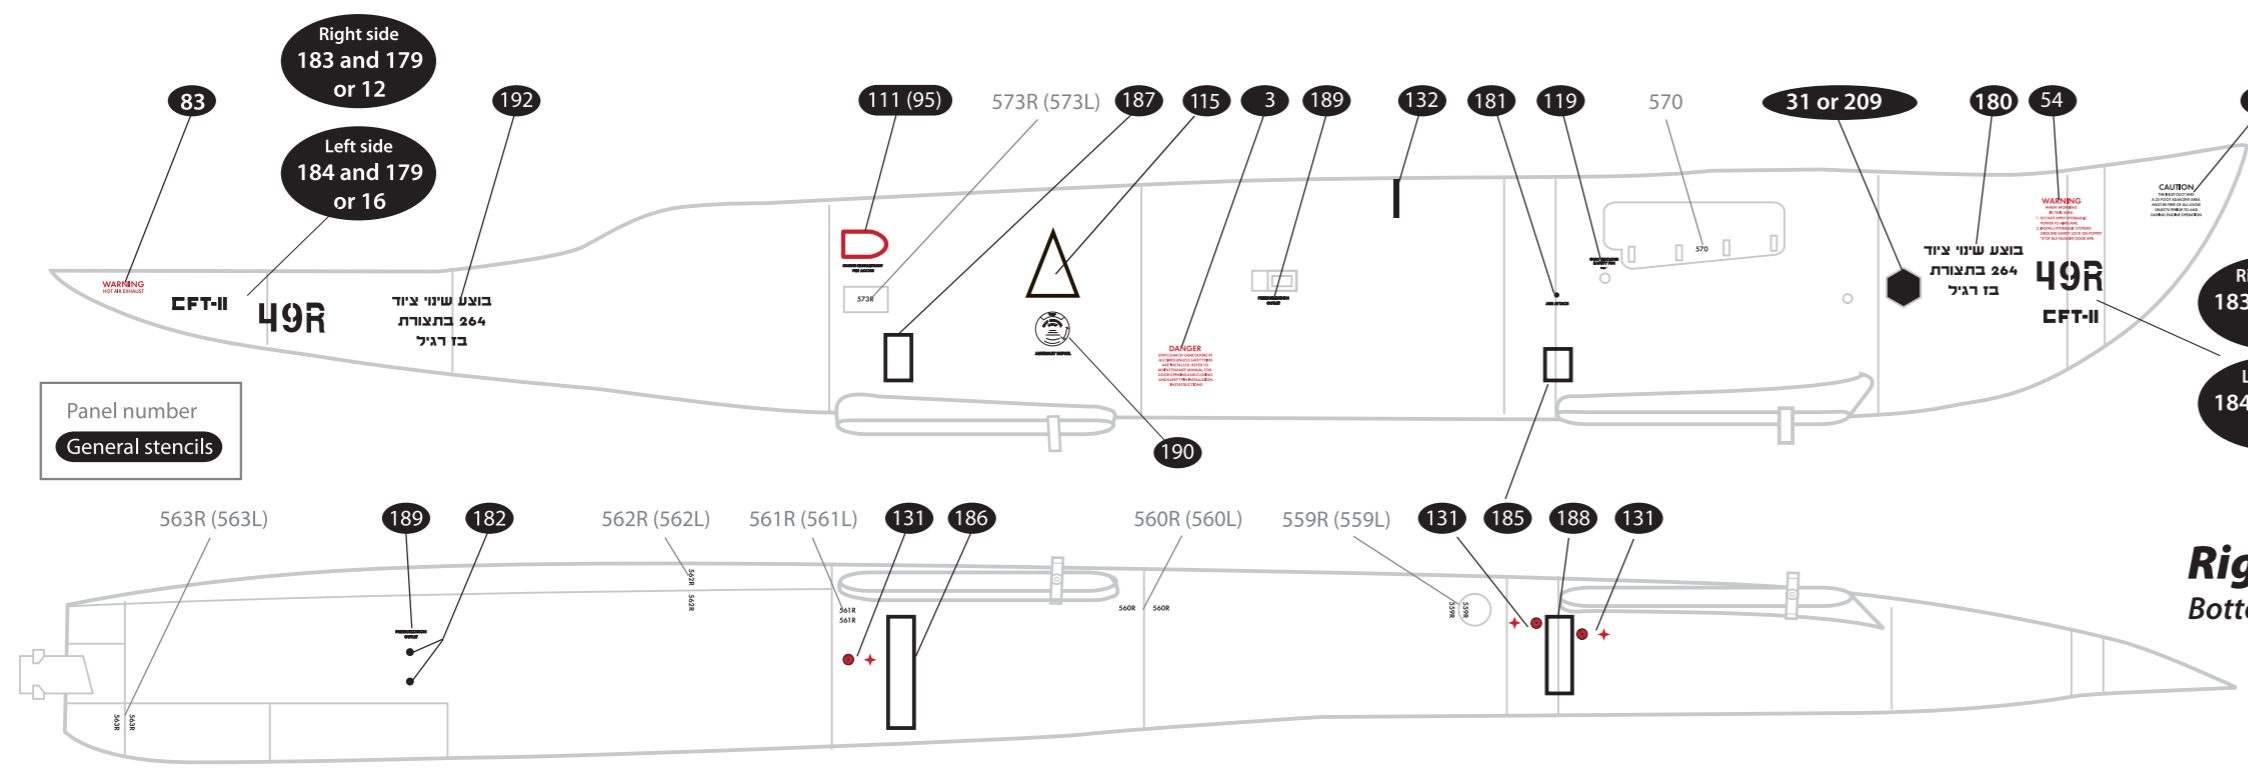

Photo: Shay Finkelman

F-15D #706 'Northern Star'

F-15D #701 'Fire Fox'

Photo: Shay Finkelman

F-15C #848 'Falcon', 2022

F-15D #714 'Iron Eagle'

Photo: Shay Finkelman

As for 2024, all nose and fin numbers have been replaced with Type A and Type C, respectively.

Photo: Shay Finkelman

Photo: Shay Finkelman

F-15 Eagle typical color scheme

Port side

Inner left fin

Starboard side

Centerline pylon & drop fuel tank

Right CFT Side view

Right CFT Bottom view

Wing pylons

Stencils index

All rights reserved to IsraDecal Studio. © 2024

Top side

Bottom side

Top right wing

Inside air brake